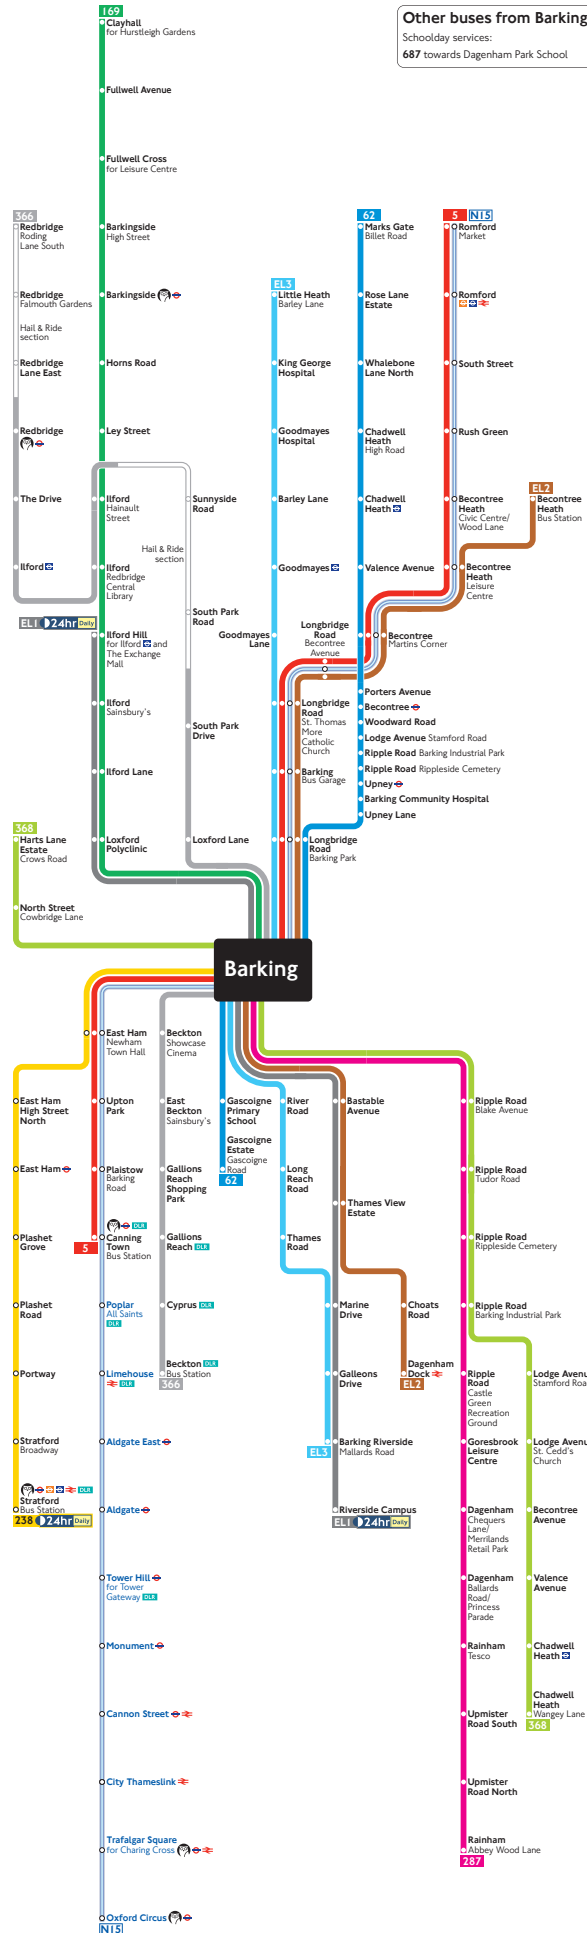

Buses from Barking