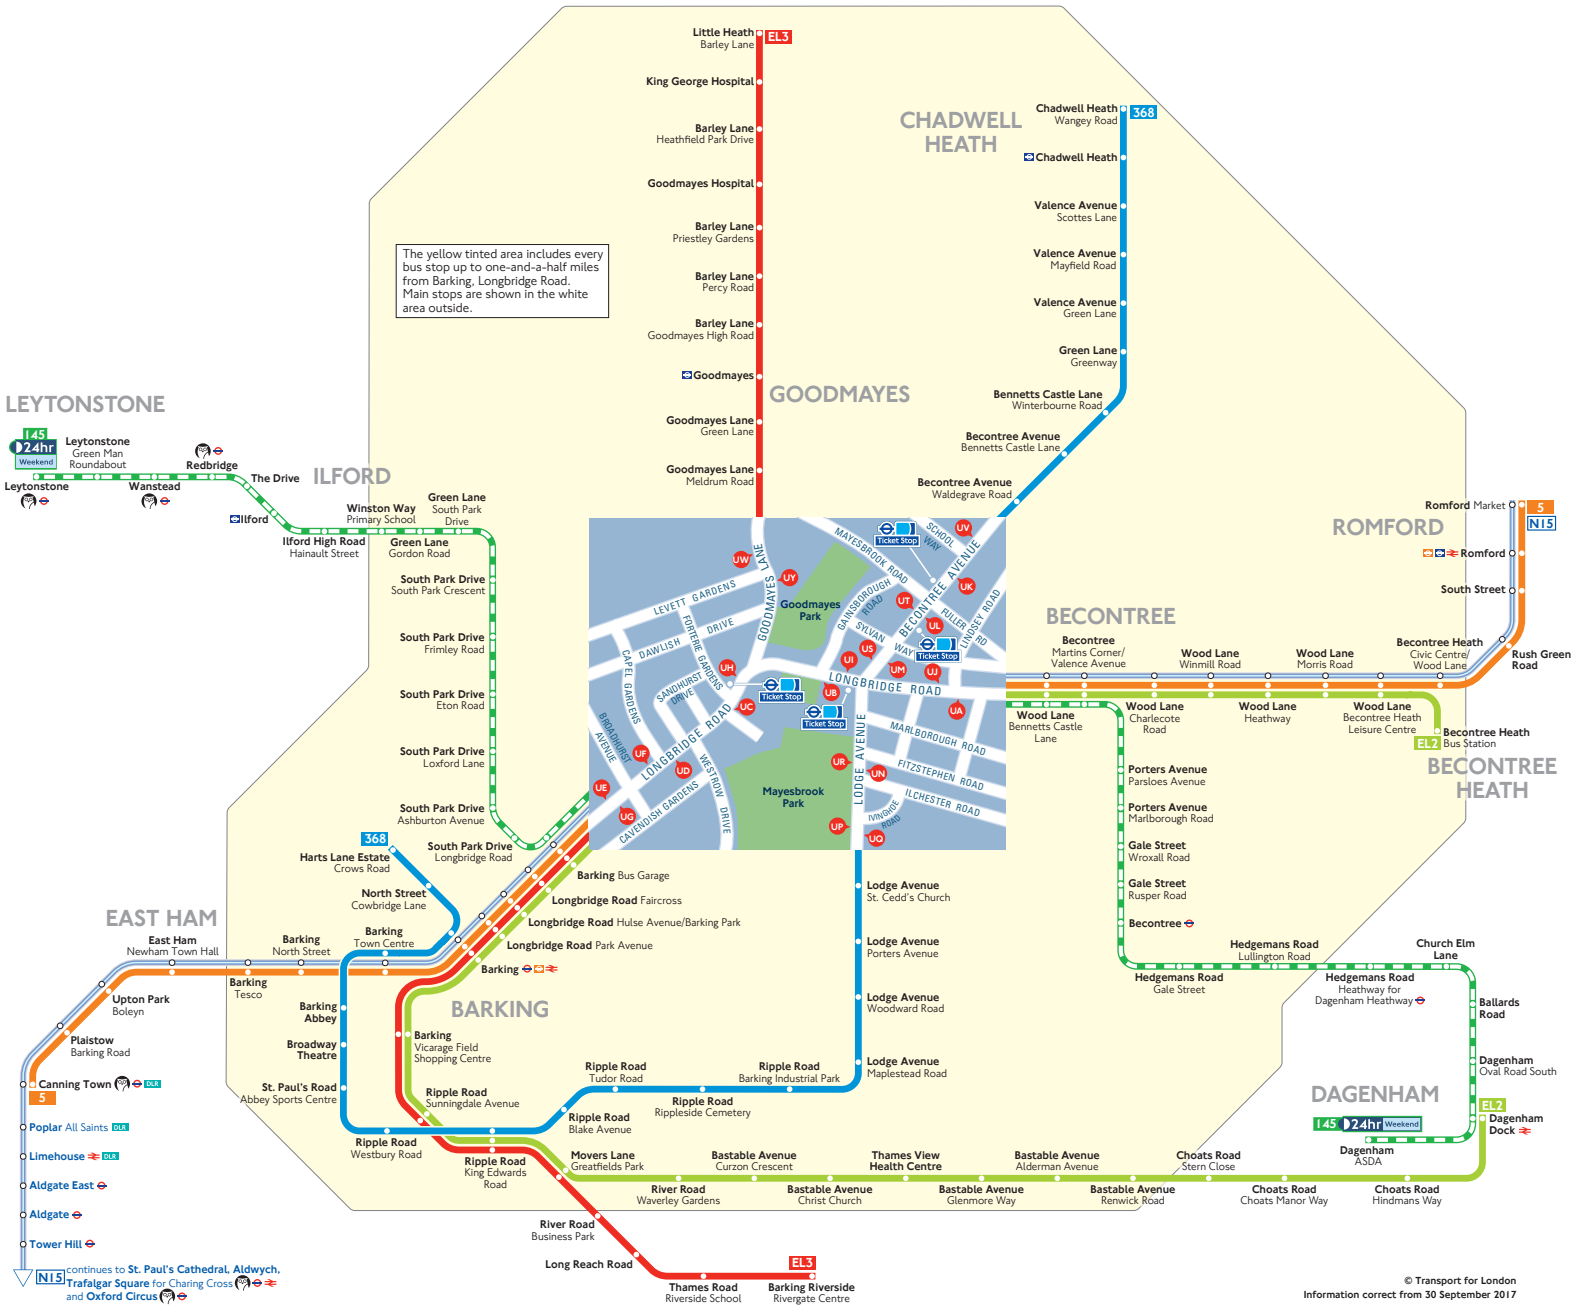

Buses from Barking, Longbridge Road

Route finder

Bus route	Towards	Bus stops
5	Canning Town	UA UB UC UD UE
	Romford	UF UG UH UI UJ
145 ▷ 24hr Daily	Dagenham ASDA	UK UL UM UN
	Leytonstone	UP UR US UT UV
368	Chadwell Heath	UW UX UY UZ
	Harts Lane Estate	VA VB VC VD
EL2	Becontree Heath	VE VF VG VH
	Dagenham Dock	VI VJ VK VL
EL3	Barking Riverside	VM VN VO VP
	Little Heath	VQ VR VS VT

Night buses

Bus route	Towards	Bus stops
N15	Oxford Circus	UA UB UC UD UE
	Romford	UF UG UH UI UJ

Key

- **5** Day buses in black
- **N15** Night buses in blue
- Connections with London Underground
- Connections with London Overground
- Connections with TfL Rail
- Connections with National Rail
- Connections with DLR
- Operates daily with 24-hour service Friday and Saturday nights
- Tube station with 24-hour service Friday and Saturday nights

Ways to pay

- Use your contactless debit or credit card. It's the same fare as Oyster and there is no need to top up.
- Top up your Oyster pay as you go credit or buy Travelcards and bus & tram passes at around 4,000 shops across London.
- Sign up for an online account to top up online and see your travel history and spending.