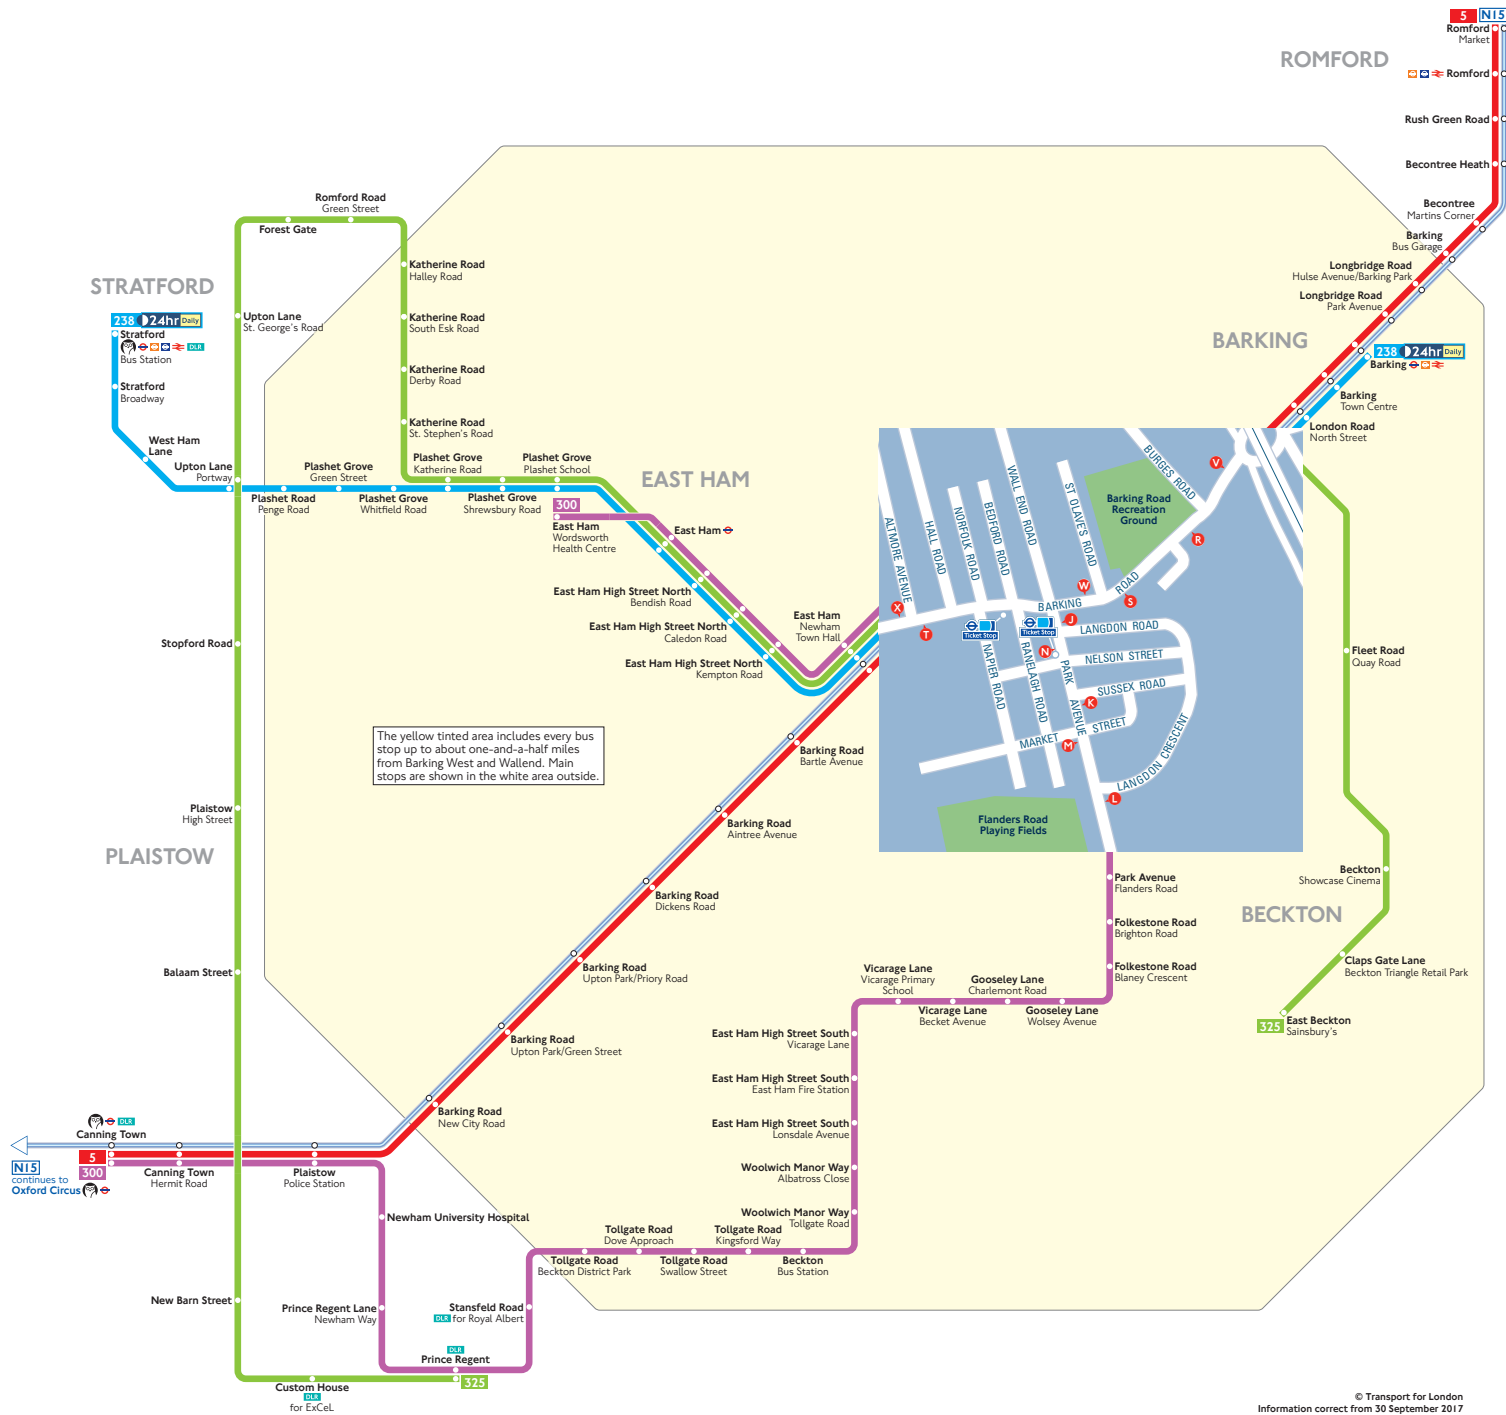

Buses from Barking West and Wallend

Route finder

Bus Route	Towards	Bus stops
5	Romford	R S T
	Canning Town	V W X
	Romford	V W X
238 24hr Daily	Barking	V W X
	Stratford	R S T
300	Canning Town	R K L X
	East Ham	M N T
325	East Beekton	V W X
	Prince Regent	R S T

Night buses

Bus Route	Towards	Bus stops
N15	Oxford Circus	R S T
	Romford	V W X

Key

- **5** Day buses in black
- **N15** Night buses in blue
- Connections with London Underground
- Connections with London Overground
- Connections with TfL Rail
- Connections with National Rail
- Connections with DLR
- Tube station with 24-hour service Friday and Saturday nights

Ways to pay

Use your contactless debit or credit card. It's the same fare as Oyster and there is no need to top up.

Top up your Oyster pay as you go credit or buy Travelcards and bus & tram passes at around 4,000 shops across London.