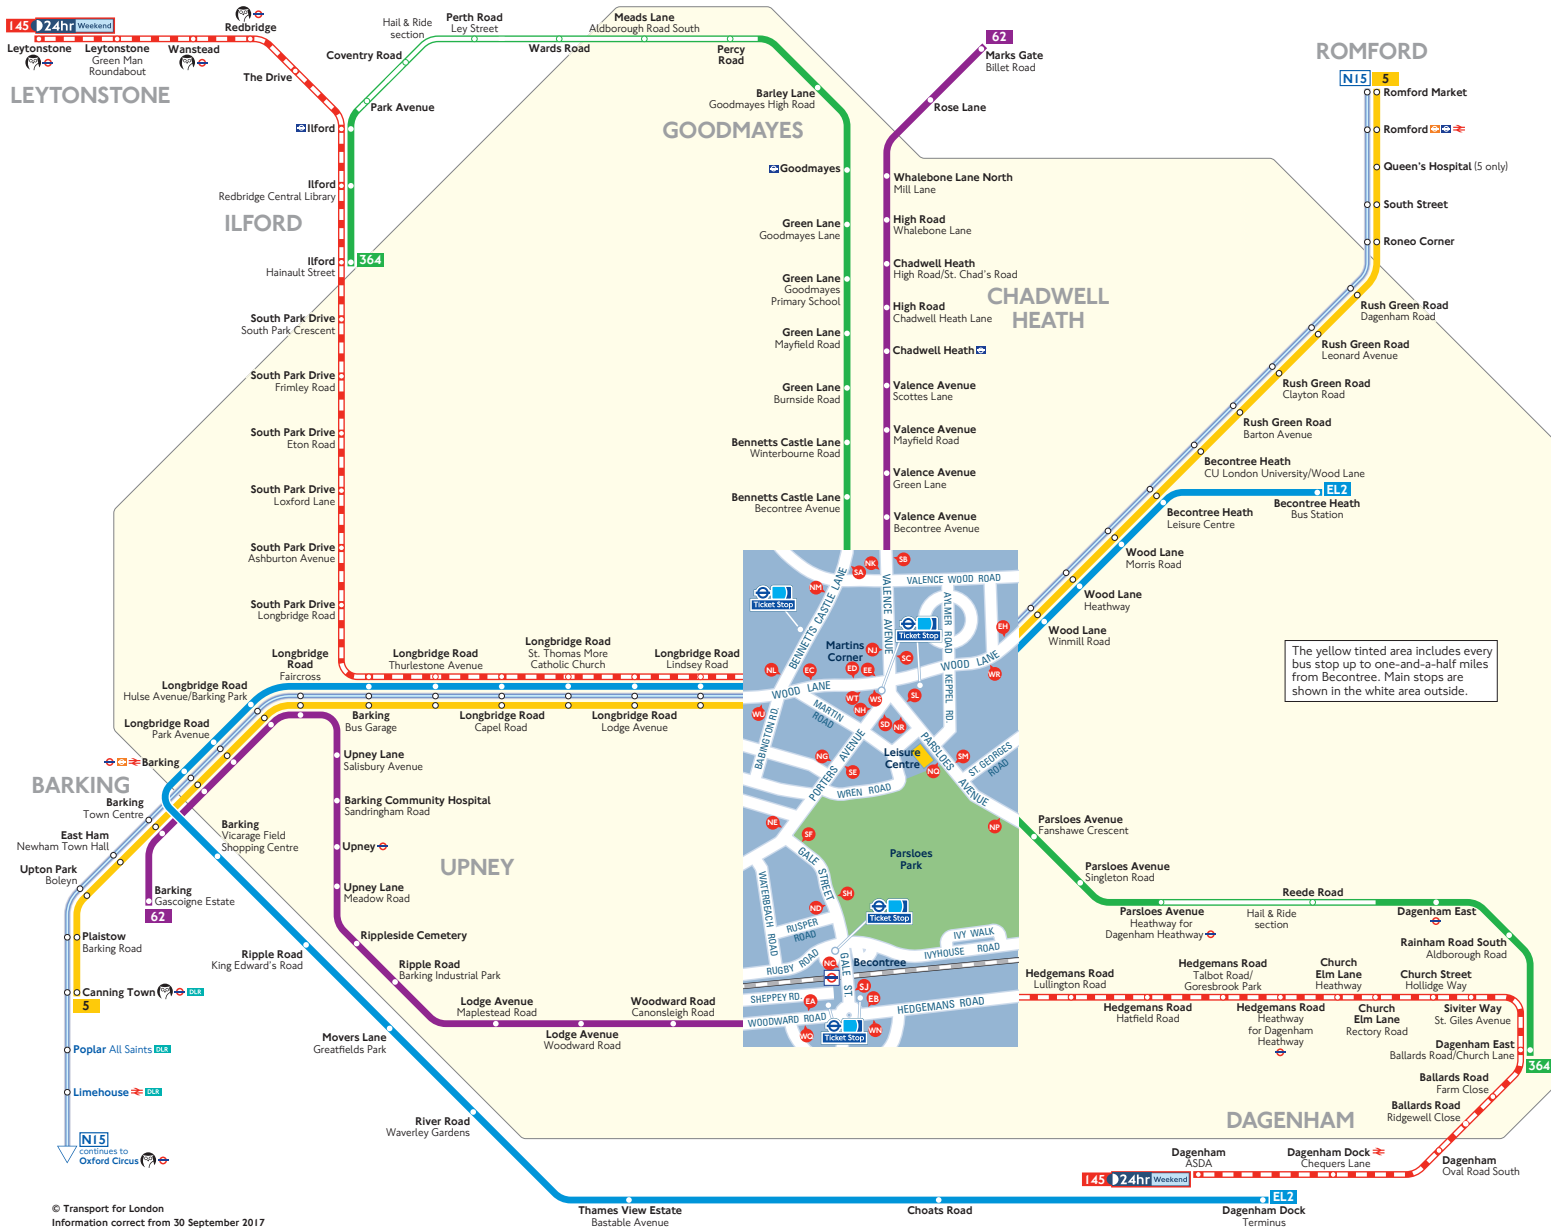

Buses from Becontree

Route finder

Bus route	Towards	Bus stops
5	Canning Town	WR WS WL
	Romford	RC RE RH
62	Barking	BA BC BD BE BF BG BH BI BJ BK BL
	Marks Gate	EA EC ED EE EF EG EH EI EJ
145	Dagenham	DA DB DC DD DE DF DG DH DI DJ
	Leytonstone	LA LB LC LD LE LF LG LH LI LJ
364	Dagenham East	KA KB KC KD KE KF KG KH KI
	Iford	IA IB IC ID IE IF IG IH II
EL2	Becontree Heath	EC EE EH
	Dagenham Dock	WR WS WL

Night buses

Bus route	Towards	Bus stops
NI5	Oxford Circus	WR WS WL
	Romford	RC RE RH

Key

- 62 Day buses in black
- NI5 Night buses in blue
- Connections with London Underground
- Connections with London Overground
- Connections with TfL Rail
- Connections with National Rail
- Connections with DLR
- Operates daily with 24-hour service Friday and Saturday nights
- Tube station with 24-hour service Friday and Saturday nights

The yellow tinted area includes every bus stop up to one-and-a-half miles from Becontree. Main stops are shown in the white area outside.

Ways to pay

- Use your contactless debit or credit card. It's the same fare as Oyster and there is no need to top up.
- Top up your Oyster pay as you go credit or buy Travelcards and bus & tram passes at around 4,000 shops across London.
- Sign up for an online account to top up online and see your travel history and spending.

© Transport for London
Information correct from 30 September 2017