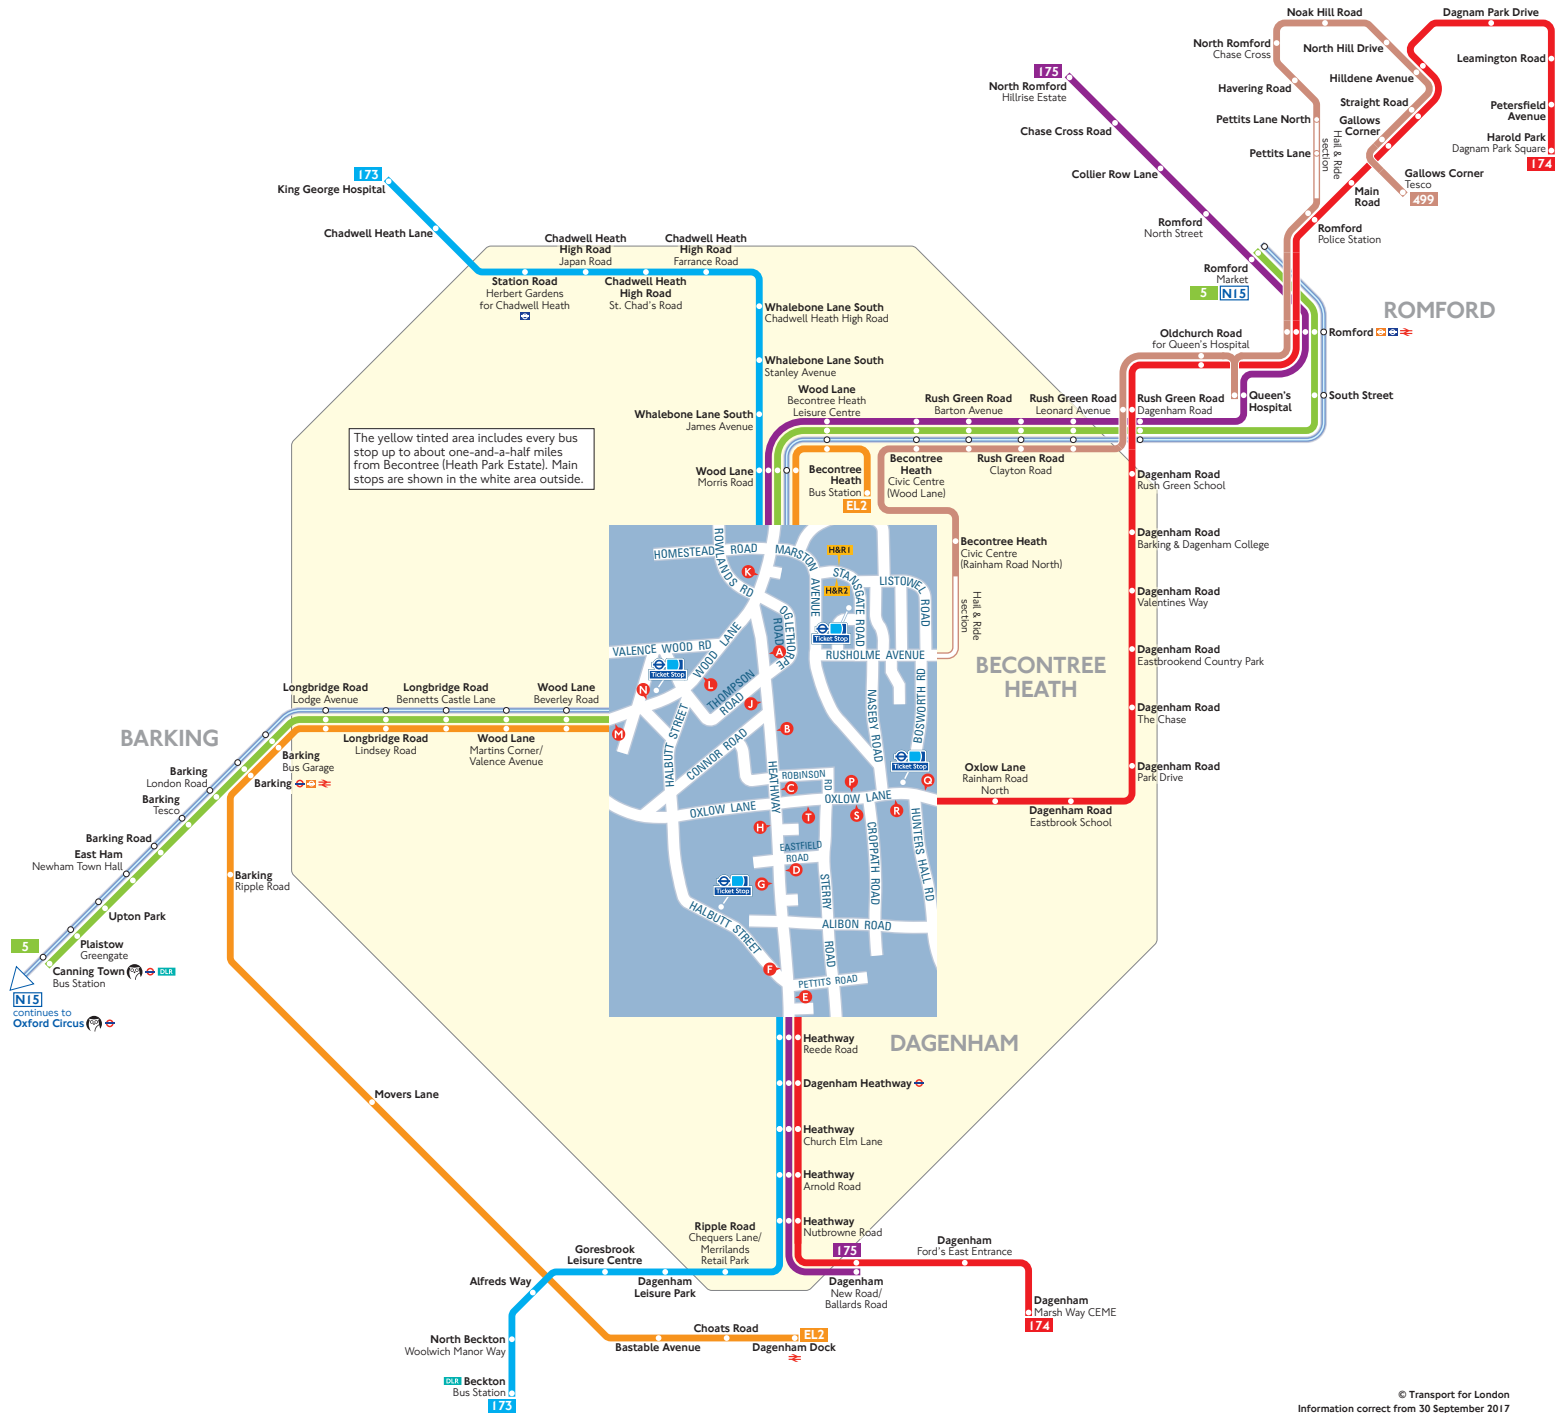

Buses from Becontree (Heath Park Estate)

Route finder

Bus route	Towards	Bus stops
5	Canning Town	L M
	Romford	K N
173	Beckton	A B C D E
	King George Hospital	F G H J K
174	Dagenham	D E R S T
	Harold Hill	F G H P O
175	Dagenham	A B C D E
	North Romford	F G H J K
499	Gallows Corner	H&R1
EL2	Becontree Heath	K N
	Dagenham Dock	L M

Night buses

Bus route	Towards	Bus stops
N15	Oxford Circus	L M
	Romford	K N

Other buses

Bus route	Towards	Bus stops
673 Sch	Beckton	A B C D E

Key

- 5 Day buses in black
- N15 Night buses in blue
- Connections with London Underground
- Connections with London Overground
- Connections with TfL Rail
- Connections with National Rail
- Connections with DLR
- Tube station with 24-hour service Friday and Saturday nights
- Sch School journey

Route 336 operates as Hail and Ride on the sections of roads marked H&R1 and H&R2 on the map. Buses stop at any safe point along the road. There are no bus stops at these locations, but please indicate clearly to the driver when you wish to board or alight.

Ways to pay

- Use your contactless debit or credit card. It's the same fare as Oyster and there is no need to top up.
- Top up your Oyster pay as you go credit or buy Travelcards and bus & tram passes at around 4,000 shops across London.
- Sign up for an online account to top up online and see your travel history and spending.