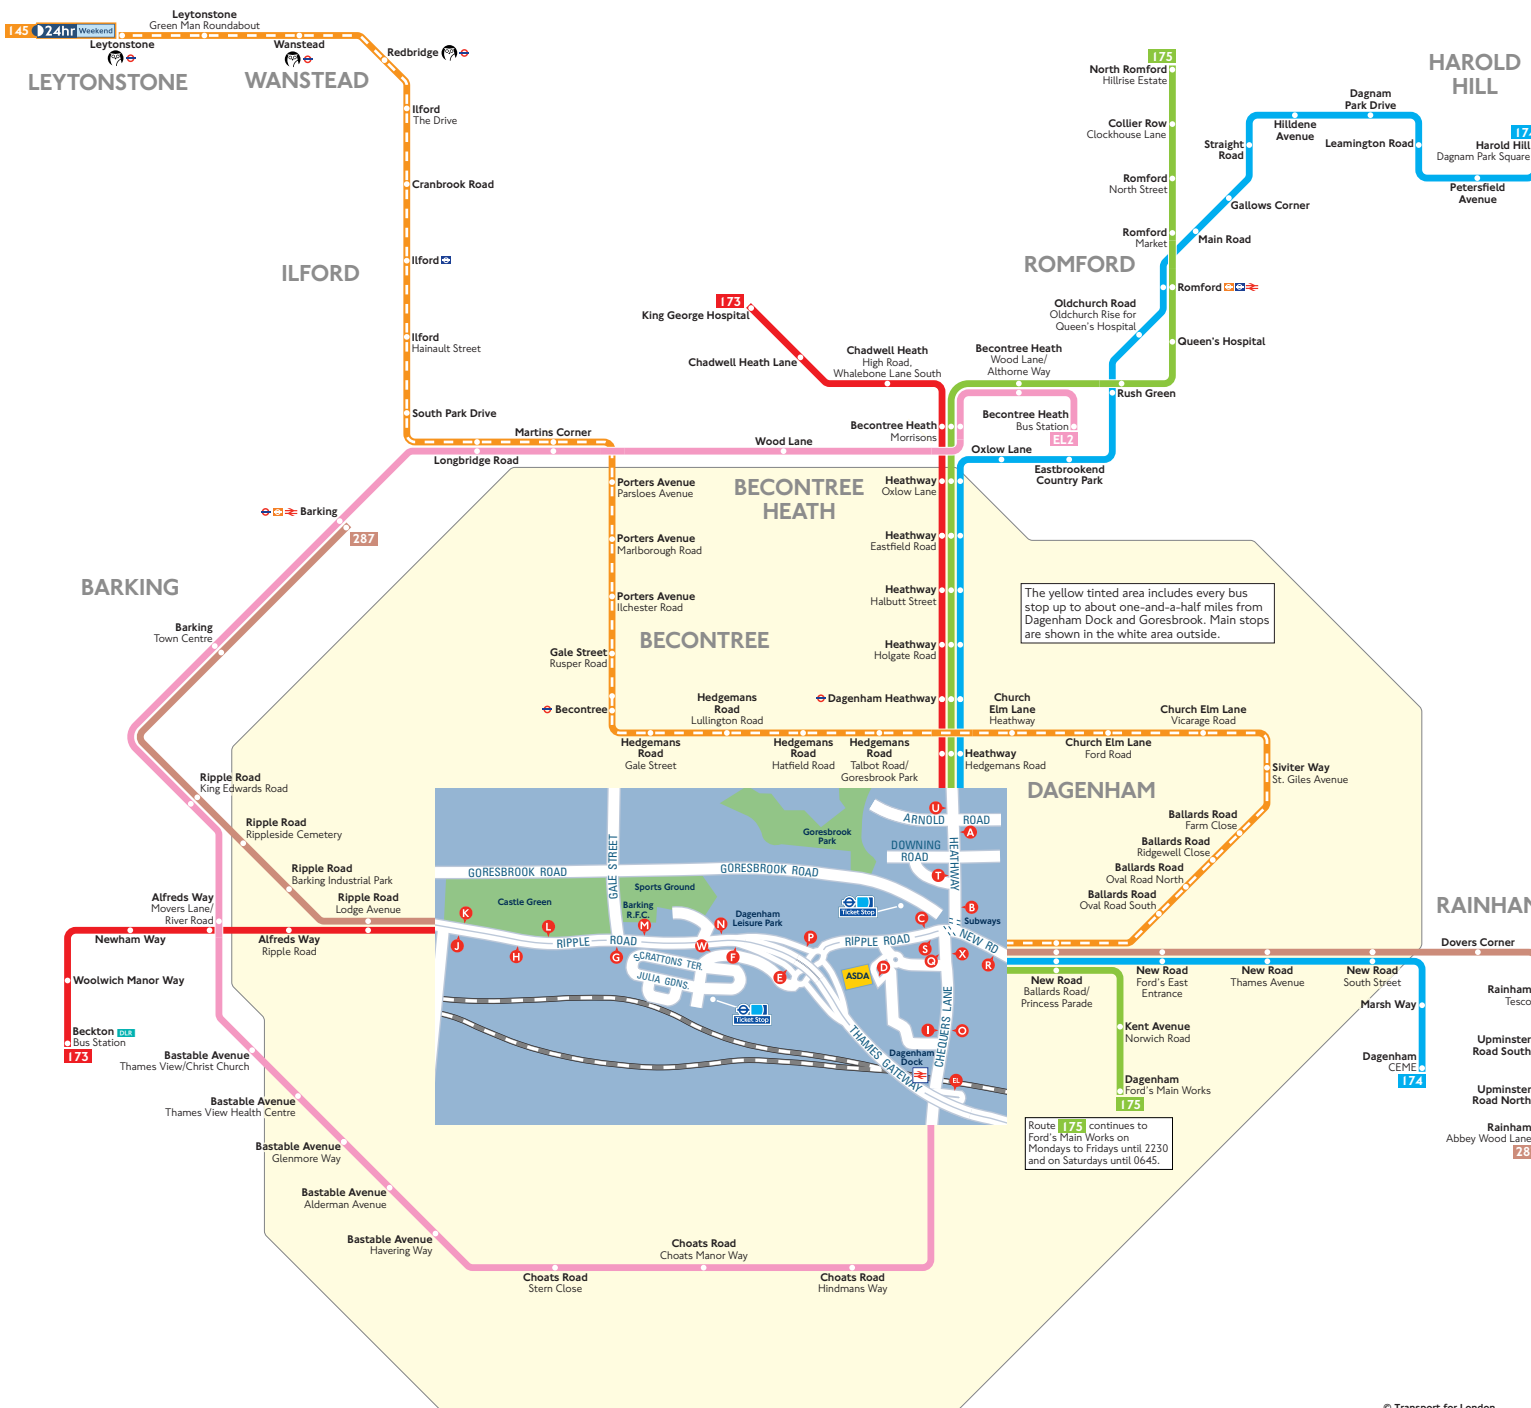

Buses from Dagenham Dock and Goresbrook

Route finder

Bus route	Towards	Bus stops
145 24hr Weekend	Leytonstone	D I C
173	Beckton	A B E F G H J S
	King George Hospital	C K L M N P T U
174	Dagenham CEME	A B
	Harold Hill	R T U
175	Dagenham	A B
	Ford's Main Works *	
	North Romford	R T U
287	Barking	E F G H J R S
	Rainham	C K L M N P
EL2	Ilford	E

Other buses

Bus route	Towards	Bus stops
673 Sch	Beckton	A B E F G H J S
687 Sch	Barking	E F G H J R S
	Dagenham Park Sch	C K L M N P

Key

- Connections with London Underground
- Connections with London Overground
- Connections with TfL Rail
- Connections with National Rail
- Connections with Docklands Light Railway
- Operates daily with 24-hour service Friday and Saturday nights
- Tube station with 24-hour service Friday and Saturday nights
- Mondays to Fridays except late evenings and Saturday early mornings only
- School journey

Ways to pay

Top up your Oyster pay as you go credit or buy Travelcards and bus & tram passes at around 4,000 shops across London.