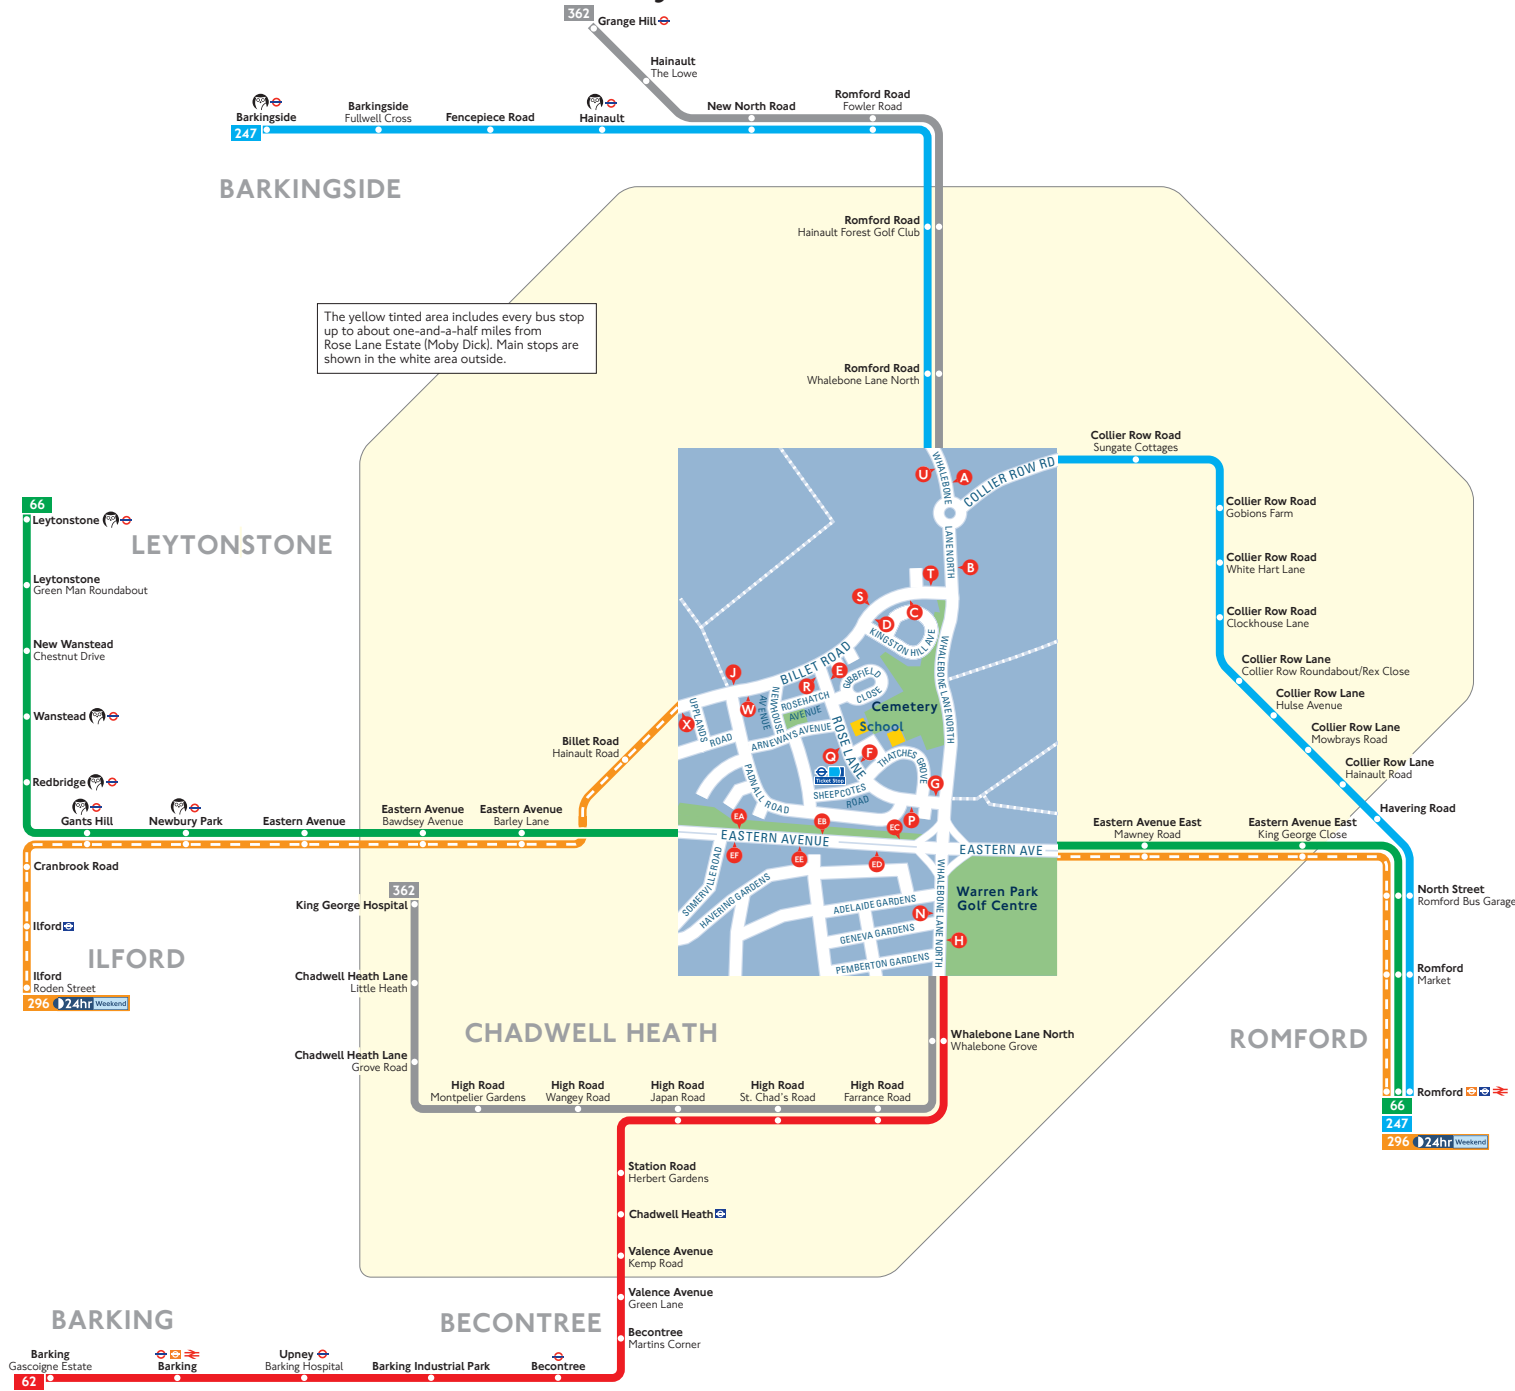

Buses from Rose Lane Estate (Moby Dick)

Route finder

Bus route	Towards	Bus stops
62	Barking	B C D E F G H
66	Leytonstone	Y Z A B C
247	Romford	U V W X
296 (24hr Weekend)	Barkingside	U
	Romford	A
	Ilford	P Q R W X
	Romford	S T U
362	Grange Hill	N P Q R S T U
	King George Hospital	A B C D E F G H