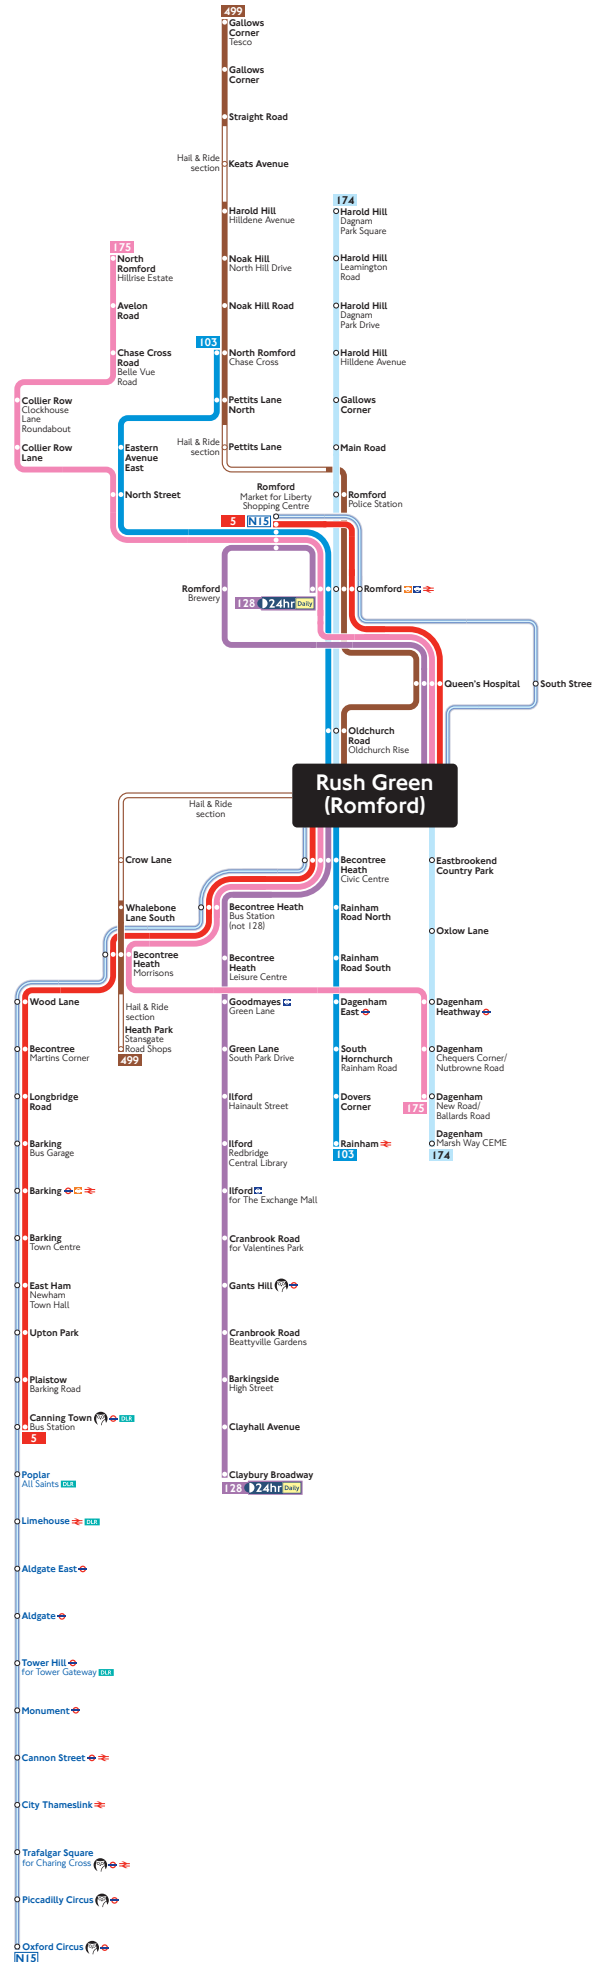

Buses from Rush Green (Romford)

TFL33621.09.17 (P)