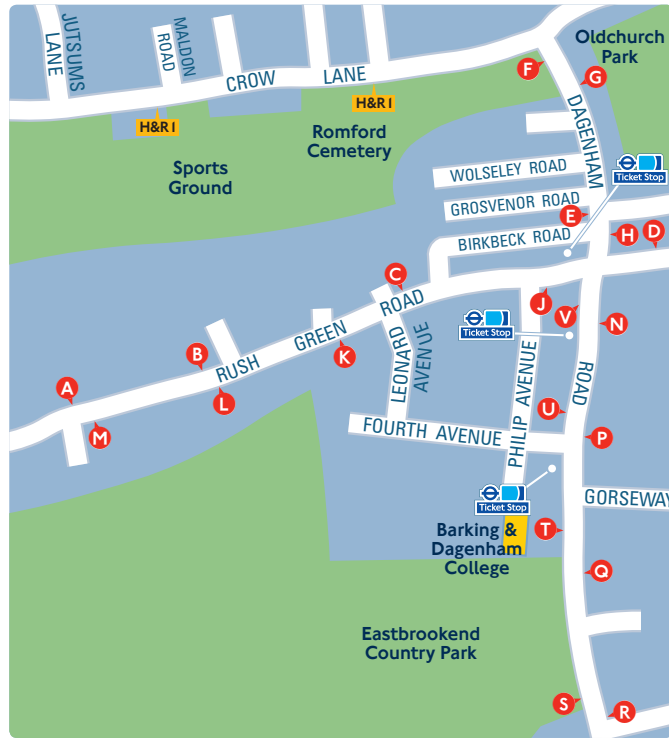

Destination finder

Destination	Bus routes	Bus stops
A		
Aldgate	N15	J K L M
Aldgate East	N15	J K L M
Aveton Road	175	A B C D
B		
Barking	5 N15	J K L M
Barkingside High Street	128	J K L M
Becontree Martins Corner	5 N15	J K L M
Becontree Heath Bus Station	5 175	J K L M
	N15	J K L M
Becontree Heath Civic Centre	5 128	J K L M
	175 N15	J K L M
	103	G H J K L M
Becontree Heath Leisure Centre	128	J K L M
Becontree Heath Morrisons	5 175	J K L M
	N15	J K L M
	499	H&R1
C		
Canning Town	5 DLR N15	J K L M
Cannon Street	N15	J K L M
Chase Cross Road Belle Vue Road	175	A B C D
City Thameslink	N15	J K L M
Claybury Broadway	128	J K L M
Clayhall Avenue	128	J K L M
Collier Row	175	A B C D
Clockhouse Lane Roundabout		
Collier Row Lane	175	A B C D
Cranbrook Road Beattyville Gardens	128	J K L M
Cranbrook Road for Valentines Park	128	J K L M
Crow Lane	499	H&R1
D		
Dagenham Chequers Corner/ Nuttrowe Road	174	G H J K L M
	175	J K L M
Dagenham Marsh Wall CEHE	174	G H J K L M
Dagenham New Road/Ballards Road	174	G H J K L M
	175	J K L M
Dagenham East	103	G H J K L M
Dagenham Heathway	174	G H J K L M
	175	J K L M
Dovers Corner	103	G H J K L M
E		
Eastbrookend Country Park	174	G H J K L M
Eastern Avenue East	103	A B C D E F
East Ham Newham Town Hall	5 N15	J K L M
G		
Gallows Corner	174	G H J K L M
	499	A B C D E F
Gallows Corner Tesco	499	A B C D E F
Gants Hill	128	J K L M
Goodmayes Green Lane	128	J K L M
Green Lane South Park Drive	128	J K L M
H		
Harold Hill Dagnam Park Drive and Learnington Road	174	G H J K L M
Harold Hill Dagnam Park Square	174	E F G H I J K L M
Harold Hill Hilldene Avenue	174	E F G H I J K L M
	499	A B C D E F
Heath Park Stansgate Road Shops	499	H&R1
I		
Ilford	128	J K L M
Ilford Hainault Street and Redbridge Central Library	128	J K L M

Destination	Bus routes	Bus stops
K		
Keats Avenue	499	A B C D E F
L		
Limehouse	DLR N15	J K L M
Longbridge Road	5 N15	J K L M
M		
Main Road	174	G H J K L M
Monument	N15	J K L M
N		
Noak Hill North Hill Drive	499	A B C D E F
Noak Hill Road	499	A B C D E F
North Romford Chase Cross	103 499	A B C D E F
North Romford Hillrise Estate	175	A B C D
North Street	103	A B C D E F
	175	A B C D
O		
Oldchurch Road Oldchurch Rise	103 499	A B C D E F
	174	G H J K L M
Oxford Circus	N15	J K L M
Oxlow Lane	174	G H J K L M
P		
Pettits Lane	499	A B C D E F
Pettits Lane North	103 499	A B C D E F
Piccadilly Circus	N15	J K L M
Plialstow Barking Road	5 N15	J K L M
Poplar All Saints	N15	J K L M
Q		
Queen's Hospital	5 128	A B C D
	175	J K L M
	499	A B C D E F
R		
Rainham	103	G H J K L M
Rainham Road North	103	G H J K L M
Rainham Road South	103	G H J K L M
Romford	5 128	A B C D
	175 N15	J K L M
	103 499	A B C D E F
	174	G H J K L M
Romford Brewery	128	A B C D
Romford Market for Liberty Shopping Centre	5 128	A B C D
	175 N15	J K L M
	103	A B C D E F
Romford Police Station	174	G H J K L M
	499	A B C D E F
S		
South Hornchurch Rainham Road	103	G H J K L M
South Street	N15	A B C D
Straight Road	499	A B C D E F
T		
Tower Hill	N15	J K L M
Tower Hill for Tower Gateway	DLR	
Trafalgar Square for Charing Cross	N15	J K L M
U		
Upton Park	5 N15	J K L M
W		
Whalebone Lane South	499	H&R1
Wood Lane	5 N15	J K L M

Ways to pay